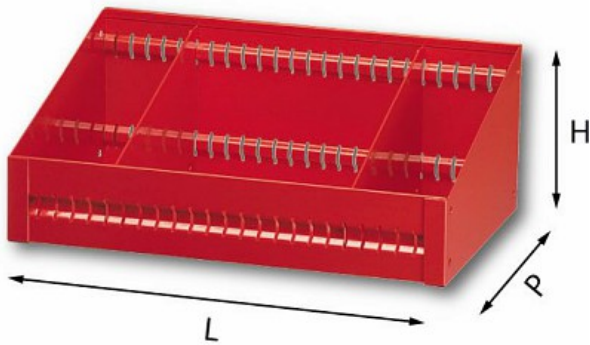

## INCLINED SHELF

### 5003 RIB1

- Inclined shelf with 2 removable dividers
- To combine with the uprights of line 5003 MF
- Supplied with anti-slip rubber mat

## Family details

Code	LxPxH mm	Weight kg	Quantity for packaging
U50030036	435x275x185	3	1

Stanley Black & Decker Italia S.r.l.

Sede legale: Via Energy Park 6 - 20871 Vimercate (MB)  
 Sede operativa: Via Volta 3 - 21020 Monvalle (VA) Italia  
 Partita IVA e C.F.: 03225990138